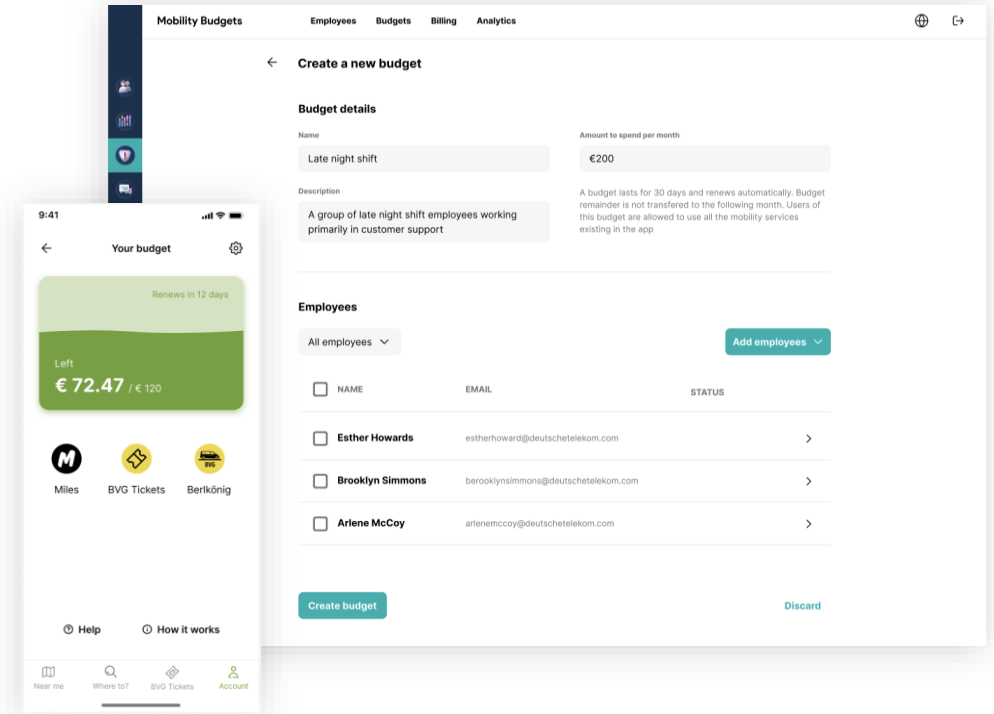

Building unique value on top of strong fundamentals

Mobility budgets for corporates

Provide **companies** an easy way to promote different and more sustainable modes of mobility to their employees

Allow **employees** to flexibly choose between different modes of transportation that would be covered by their employer.