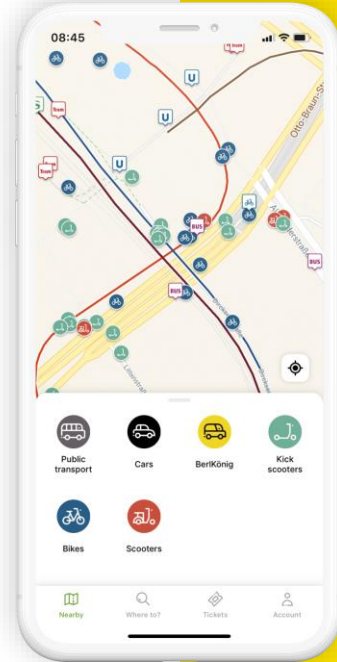

Back office

MaaS API

Top european City-proven track records

Biggest worldwide MaaS

Launched September 2019
7 MSPs + 15K vehicles + all PT
integrated

4,5 ★★★★★

1st nationwide MaaS

Launched August 2020
Joint venture between SBB and Swiss cities
(Zurich, Basel, Bern)
Payment subscriptions

Expansion of largest city digital login services

Coming in October 2020
Connected to Munich city's SSO
8 MSPs + all PT integrated

World's biggest MaaS - 1 year in action

BVG Jelbi, Berlin

107 350 PT tickets sold and breached 1 million revenue mark

876 587 041 min ridden with shared mobility (2 years 1 month)

7 modes and **15.5K** vehicles integrated

69% to **31%** Modal split PT to Shared mobility

11% using **>2** modes

3 awards won

Building strong user perspective is key to make MaaS work